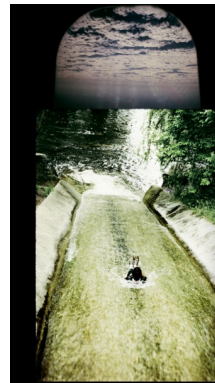

Eleftheria Lialios
Prayer, 1988
Acrylic relief resin, cibachrome transparencies,
glass, wood, plexiglass, light
15h x 12w x 15d in
\$ 2,000.00

Eleftheria Lialios
Offering a Shot to a Robot "Gender View", 1984
Transparency, glass, wood, light
21h x 26w x 21d in
\$ 2,000.00