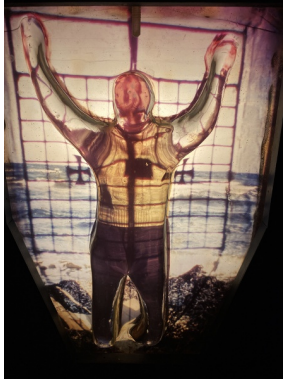

LWP

ELEFThERIA LIALOS - LIGHT BOXES 1

Eleftheria Lialios
Hands Up (Orthodox Opiate), 1988-2005
Acrylic relief resin, cibachrome transparencies,
glass, wood, plexiglass, light
8h x 8w x 11d in
\$ 2,000.00

Eleftheria Lialios
Prayer, 1988
Acrylic relief resin, cibachrome transparencies,
glass, wood, plexiglass, light
15h x 12w x 15d in
\$ 2,000.00

Eleftheria Lialios
Offering a Shot to a Robot "Gender View", 1984
Transparency, glass, wood, light
21h x 26w x 21d in
\$ 2,000.00

Eleftheria Lialios
Falling Down and Up, 1990
Transparency, glass, wood, light
Framed: 90h x 30w x 6d in
\$ 4,000.00