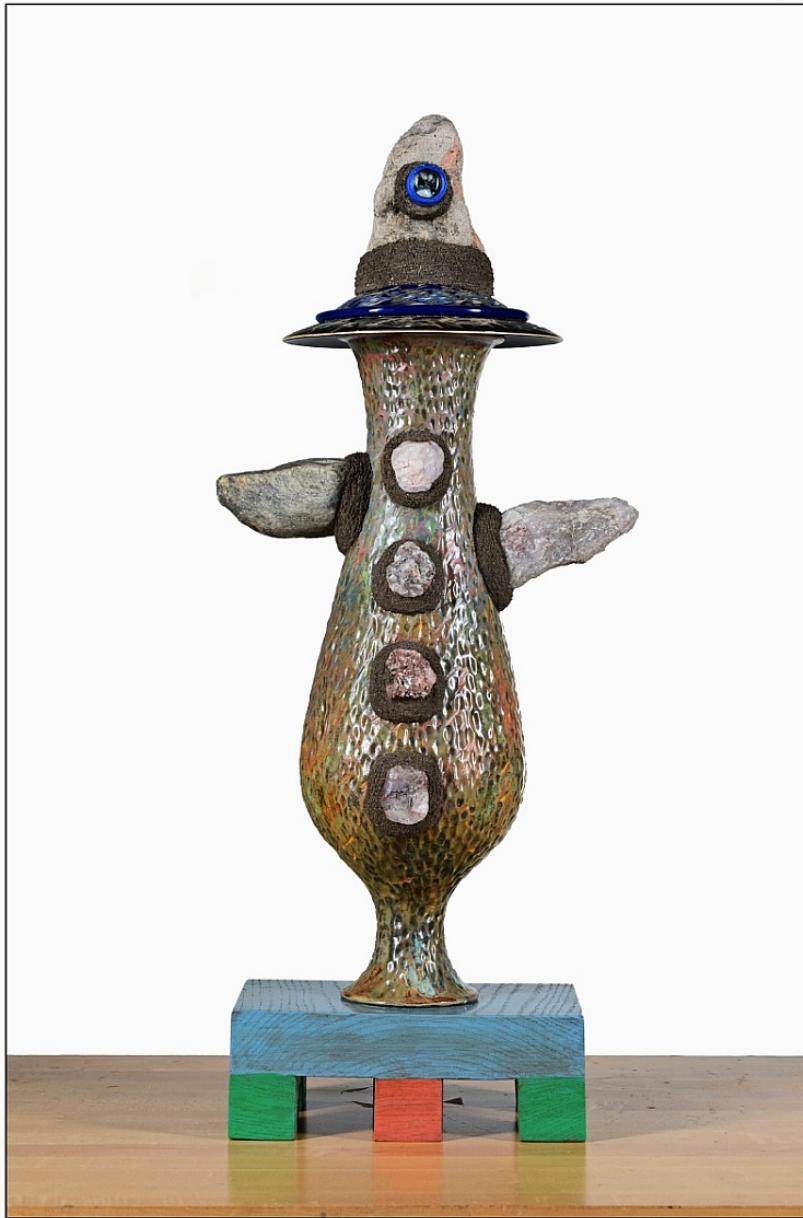

LWP

The Mystic 1986 80" x 36" x 27"
Mixed media, wood, metal, bulbs, etc.

Philip Capuano
The Mystic, 1986
Wood, metal, bulbs, misc. objects
80h x 36w x 27d in
\$ 10,000.00

LWP

Flight of the Capricorn
wood, paint, metal 1982 56" x 77" x 46"

Philip Capuano
Flight of the Capricorn, 1982
wood, paint, metal
56h x 77w x 46d in
\$ 10,000.00

LWP

The Flower King 1987 Mixed media, wood, metal, etc.

Philip Capuano
The Flower King, 1987
Mixed media, wood, metal
\$ 10,000.00

Philip Capuano
Flower Vase, 2003
old tools, cement
27h x 16w x 16d in
\$ 3,200.00

LWP

Philip Capuano
Jesus Rising, 2019
mixed media, trophies, ceramic, wood
26h x 13w x 19d in
\$ 3,400.00

LWP

Angel at the Door, ceramic, cement, stone, stain, 33" x 14" x 12", 2010

Philip Capuano
Angel at the Door, 2010
ceramic, stone, cement
33h x 14w x 12d in
\$ 3,600.00

LWP

The Yogi

Philip Capuano

The Yogi, 2016

mixed media, ceramic, stone, paint

31h x 12w x 8d in

\$ 3,600.00